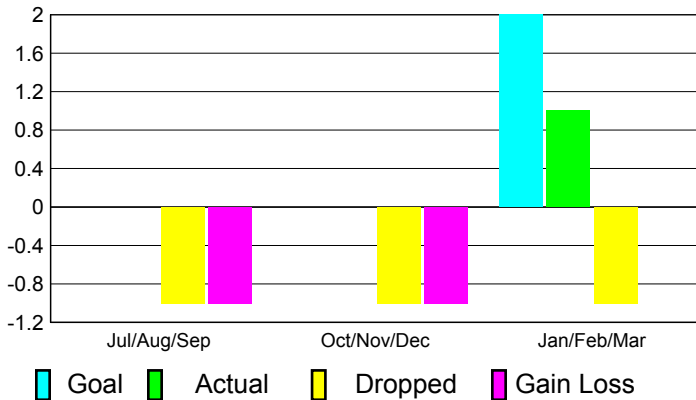

2010-2011 GMT Reports for District (or Undistricted) **District 132**

GMT: **Klaus Tang**

Location: **MACEDONIA (FYROM)**

GMT CA: **4**

CLUBS

**Club Results
2010-2011**

**Clubs
2009-2010**

Month	New Club Goal	Actual New Clubs	Actual Dropped Clubs	Gain/Loss of Clubs	Gain/Loss of Clubs
Jul/Aug/Sep	0	0	-1	-1	1
Oct/Nov/Dec	0	0	-1	-1	0
Jan/Feb/Mar	2	1	-1	0	1
Totals	2	1	-3	-2	2

Club Results 2010-2011

Goal, New, Dropped, Gain/Loss

Comparison of Club Gain/Loss

Current Year Compared to the Previous Year

YTD Status Quo Clubs 2010-2011

Status Quo Clubs Compared to Status Quo Members

MEMBERSHIP