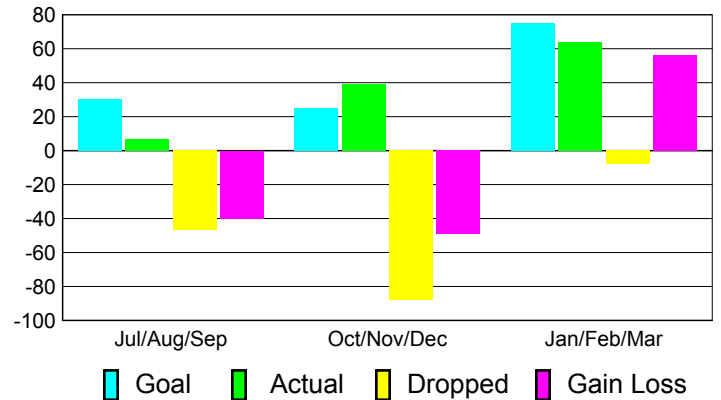

Membership Results 2010-2011

Goal, New, Dropped, Gain/Loss

Comparison of Membership Gain/Loss

Current Year Compared to the Previous Year