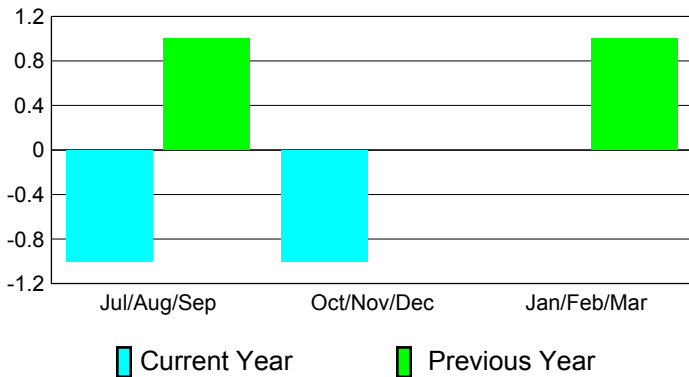

Club Results 2010-2011

Goal, New, Dropped, Gain/Loss

Comparison of Club Gain/Loss

Current Year Compared to the Previous Year

YTD Status Quo Clubs 2010-2011

Status Quo Clubs Compared to Status Quo Members

MEMBERSHIP