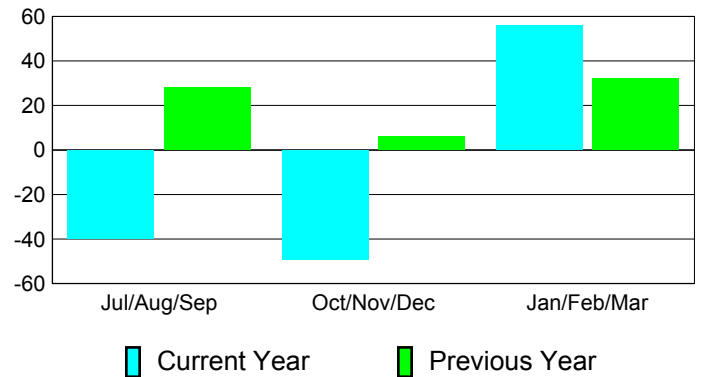

**Membership Results
2010-2011**

**Membership
2009-2010**

Month	Net Memb Goal	Actual New Memb	Actual Dropped Memb	Gain/Loss of Memb	Gain/Loss of Memb
Jul/Aug/Sep	30	7	-47	-40	28
Oct/Nov/Dec	25	39	-88	-49	6
Jan/Feb/Mar	75	64	-8	56	32
Totals	130	110	-143	-33	66

Membership Results 2010-2011

Goal, New, Dropped, Gain/Loss

Comparison of Membership Gain/Loss

Current Year Compared to the Previous Year

Gender Comparison 2010-2011

Jul/Aug/Sep

Oct/Nov/Dec

Jan/Feb/Mar